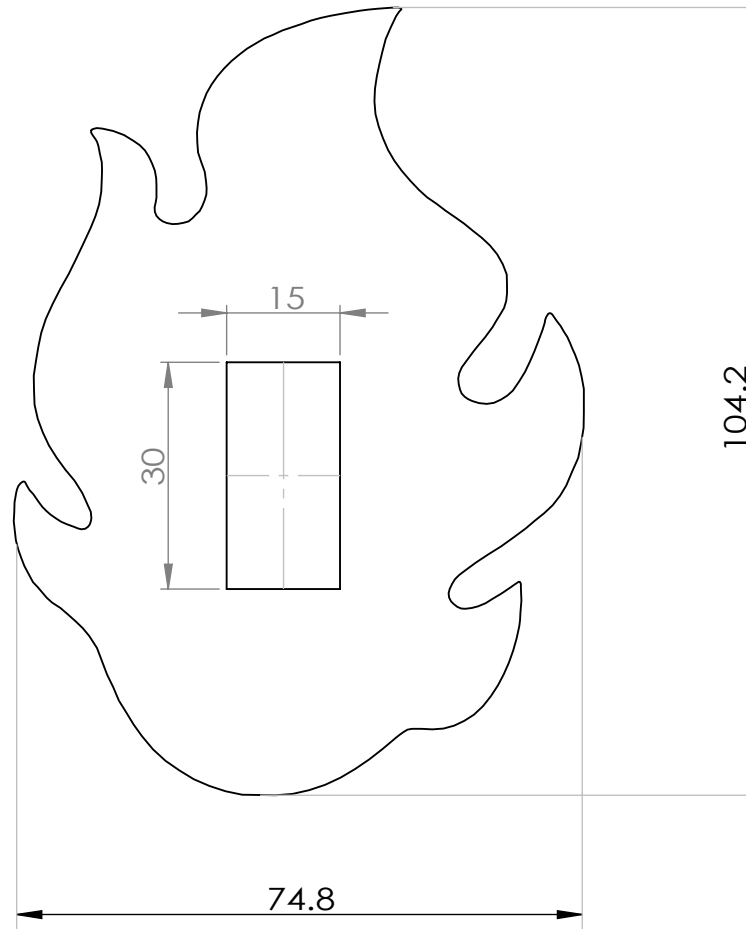

A4 scale 1:1 [mm]
t=15

©pine-koubou.com
転載厳禁 Repost is prohibited.